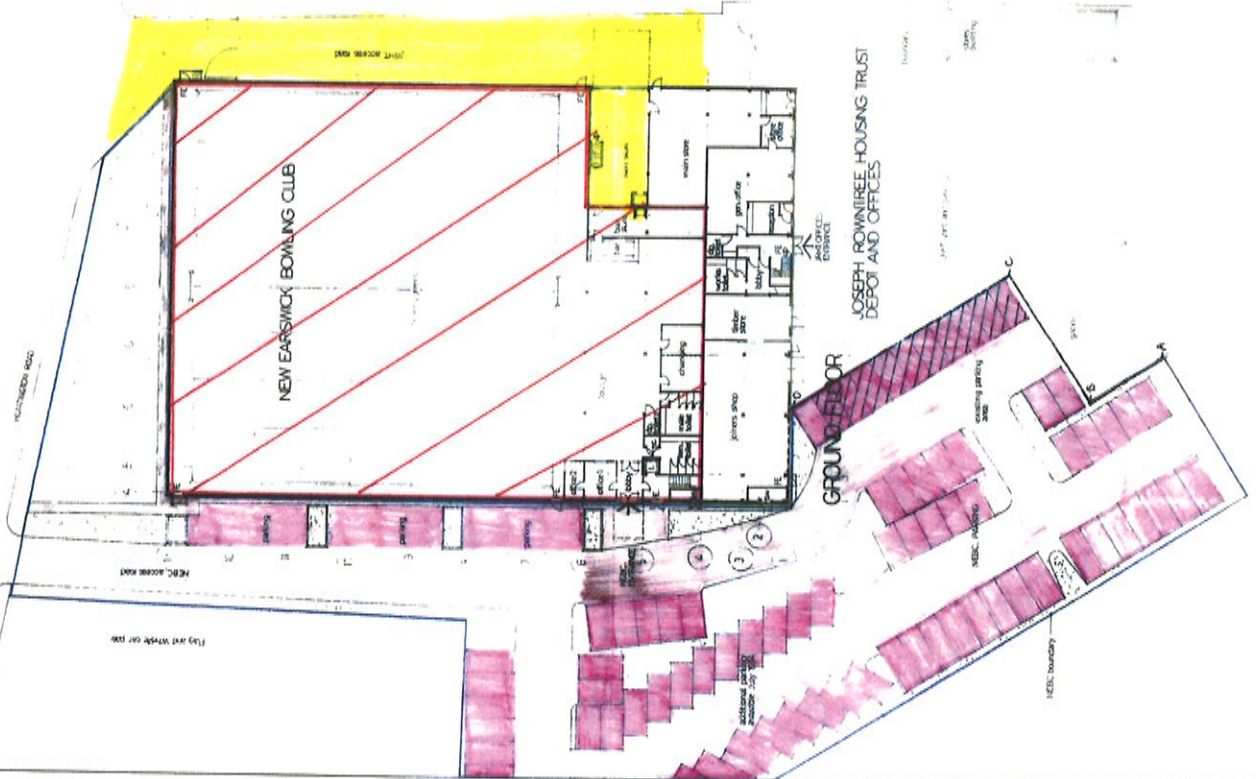

LOCATION PLAN 1:1250

FIRST FLOOR

Handwritten notes:
 Please see
 H.C. 1000
 C.E.
 J.R.C.

GROUND FLOOR

JR JOSEPH ROWNTREE FOUNDATION
 THE HOMES, 40 WATER END, YORK, YO3 8LP. TEL. 0964-432041

NEW EARSWICK INDOOR BOWLS CLUB
 AND JOSEPH ROWNTREE HOUSING TRUST
 DEPOT AND OFFICES

SCALE 1:250 1/250
 DATE MAY 94
 DRAWN BY CP
 CHECKED BY JRTC 01

GENERAL SITE PLAN